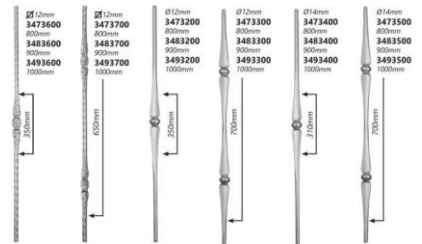

Motifler
Forged Bars

Lazer kesim saclar
Laser - Cut Sheet