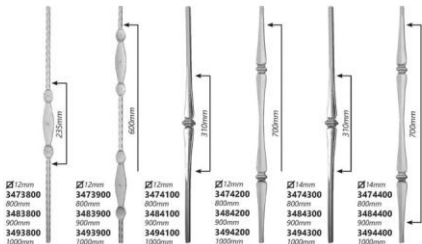

Motifler
Forged Bars

Lazer kesim saclar
Laser - Cut Sheet